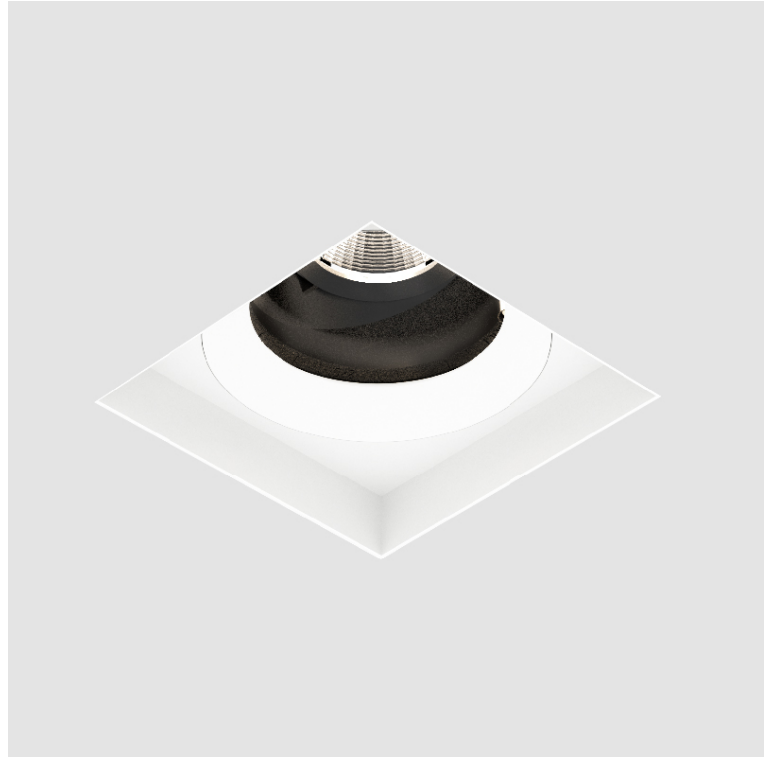

ELECTRICAL

Lamp Type: LED (Zhaga Standard)
Input Wattage (W): 16.5
Total Output Wattage (W): 14.5
Dimming: Tri-Mode (Non-Dimming and Phase Dimming (120Vac only) and 0-10V Dimming)
Driver Included: No
Driver Location: Recessed Housing
Driver Type: Constant Current - Universal
Driver Class: Class 2
Housing: See components
Input Voltage (V): 120 - 277
Constant Current (MA): 500

LED

Number of LEDs: 1
Color Temperature (°K): 2700 / 3000 / 3500 / 4000
Max. Delivered Lumen (lm): 940 / 980 / 1029 / 1050
Nominal Lumen (lm): 1386 / 1438 / 1511 / 1542
CRI: >90 CRI
Efficiency (%): 87.9 / 88.4 / 87.9
Lamp Life (hrs): 50000
Upon Request: RGB-W Tunable White Special Color Temperature Special LED

OPTICAL

Reflector: 20 / 40 / 60
Adjustability: Rotational 355°; Tilt 30°
Upon Request: Special Beam Angles

RATINGS AND CERTIFICATIONS

Zaneen Lighting Inc. © 2024, T 1-800-388-3382, F 416-247-9319, www.zaneen.com

Available for international specifications by adding "INT" at the end of the existing Model #. For assistance on 'custom' specifications, contact zteam@zaneen.com. In a constant effort to supply the best product, we reserve the right to change specifications or materials without notice. The most recent specification sheets are found at zaneen.com

IP rating: IP20