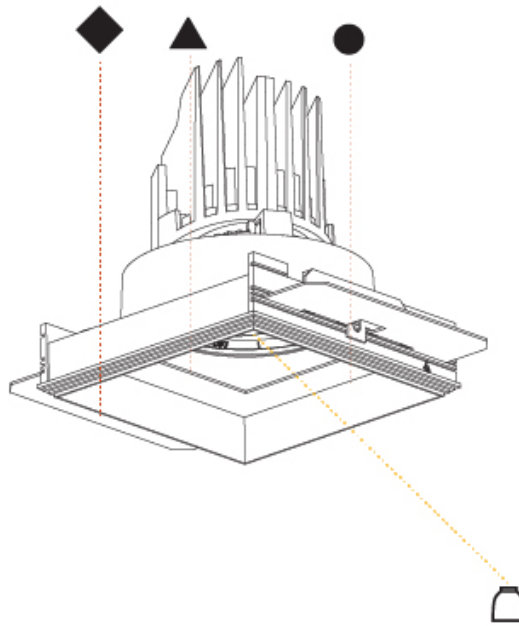

BIONIQ SQUARE ADJUSTABLE COMFORT TRIMLESS

A35212-

PROJECT

TYPE

SPECIFIER

QUANTITY

DATE