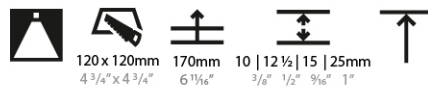

Ceiling Thickness (mm): 10 / 12.5 / 15 / 25
Ceiling Thickness (in): 3/8 or 1/2 or 9/16 or 1

Min. Recessing Depth (mm): 170
Min. Recessing Depth (in): 6 11/16

Light Distribution: Downlight
Weight (kg): 0.705
Weight (lbs): 1.55

Fixture Finish: SSR / BKV / CWI / CRY / HAB / UFT / ITA / RUA / FTG / MYG / LOD / PUS / FRO / FUP / KIA / POP / BLS / SPG / MEY / GOH / GUM / CHC / COM / ABZ / JAG / OBR / MOS / ROR

Fixture Material: Aluminum Die Cast
Cut-out Measurements: 120mm / 4 3/4" x 120mm / 4 3/4"
Upon Request: Unique Ceiling Thickness

ELECTRICAL

Lamp Type: LED (Zhaga Standard)
Input Wattage (W): 15.5
Total Output Wattage (W): 14.5

Dimming: Tri-Mode (Non-Dimming and Phase Dimming (120Vac only) and 0-10V Dimming)

Driver Included: No
Driver Location: Recessed Housing
Driver Type: Constant Current - Universal
Driver Class: Class 2

Housing: See components
Input Voltage (V): 120 - 277
Constant Current (MA): 500

LED

Number of LEDs: 1
Color Temperature (°K): 2700 / 3000 / 3500 / 4000
Max. Delivered Lumen (lm): 940 / 980 / 1029 / 1050
Nominal Lumen (lm): 1386 / 1438 / 1511 / 1542

CRI: >90 CRI
Efficiency (%): 87.9 / 88.4 / 87.9

Lamp Life (hrs): 50000
Upon Request: RGB-W Tunable White Special Color Temperature Special LED

OPTICAL

Reflector*: 20 / 40 / 60
Upon Request: Special Beam Angles

UPON REQUEST: Special Beam Angles

RATINGS AND CERTIFICATIONS

IP rating: IP20