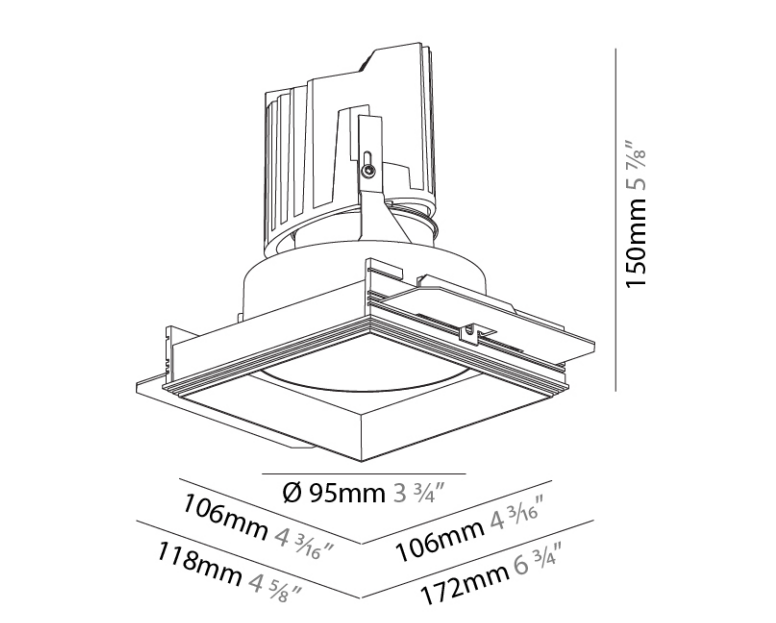

Ceiling Thickness (mm): 10 / 12.5 / 15 / 25
Ceiling Thickness (in): 3/8 or 1/2 or 9/16 or 1

Min. Recessing Depth (mm): 170
Min. Recessing Depth (in): 6 11/16

Light Distribution: Downlight
Weight (kg): 0.705
Weight (lbs): 1.55

Fixture Finish: SSR / BKV / CWI / CRY / HAB / UFT / ITA / RUA / FTG / MYG / LOD / PUS / FRO / FUP / KIA / POP / BLS / SPG / MEY / GOH / GUM / CHC / COM / ABZ / JAG / OBR / MOS / ROR

Fixture Material: Aluminum Die Cast
Cut-out Measurements: 120mm / 4 3/4" x 120mm / 4 3/4"
Upon Request: Unique Ceiling Thickness

ELECTRICAL

Lamp Type: LED (Zhaga Standard)
Input Wattage (W): 15.5
Total Output Wattage (W): 14.5

Dimming: Tri-Mode (Non-Dimming and Phase Dimming (120Vac only) and 0-10V Dimming)

Driver Included: No
Driver Location: Recessed Housing
Driver Type: Constant Current - Universal
Driver Class: Class 2

Housing: See components
Input Voltage (V): 120 - 277
Constant Current (MA): 500

LED

Number of LEDs: 1
Color Temperature (°K): 2700 / 3000 / 3500 / 4000
Max. Delivered Lumen (lm): 940 / 980 / 1029 / 1050
Nominal Lumen (lm): 1386 / 1438 / 1511 / 1542

CRI: >90 CRI
Efficiency (%): 87.9 / 88.4 / 87.9

Lamp Life (hrs): 50000
Upon Request: RGB-W Tunable White Special Color Temperature Special LED

OPTICAL

Reflector*: 20 / 40 / 60
Upon Request: Special Beam Angles

UPON REQUEST: Special Beam Angles

RATINGS AND CERTIFICATIONS

IP rating: IP20