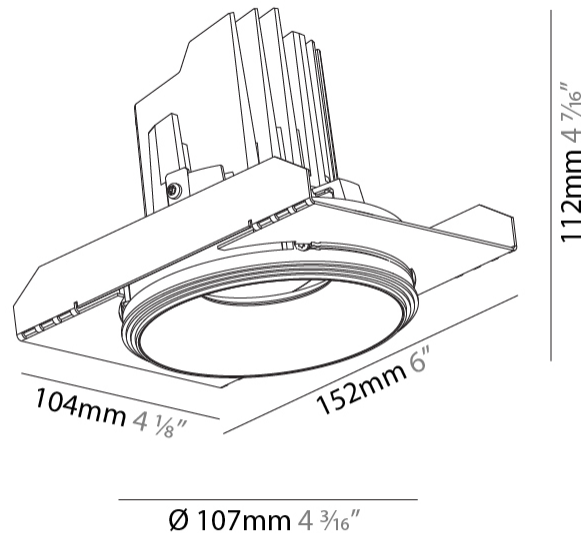

ELECTRICAL

Lamp Type: LED (Zhaga Standard)
Input Wattage (W): 15.5
Total Output Wattage (W): 14.5
Dimming: Tri-Mode (Non-Dimming and Phase Dimming (120Vac only) and 0-10V Dimming)
Driver Included: No
Driver Location: Recessed Housing
Driver Type: Constant Current - Universal
Driver Class: Class 2
Housing: See components
Input Voltage (V): 120 - 277
Constant Current (MA): 500

LED

Number of LEDs: 1
Color Temperature (°K): 2700 / 3000 / 3500 / 4000
Max. Delivered Lumen (lm): 940 / 980 / 1029 / 1050
Nominal Lumen (lm): 1386 / 1438 / 1511 / 1542
CRI: >90 CRI
Efficiency (%): 87.9 / 88.4 / 87.9
Lamp Life (hrs): 50000
Upon Request: RGB-W Tunable White Special Color Temperature Special LED

OPTICAL

Reflector: 20 / 40 / 60
Adjustability: Rotational 355°; Tilt 10°
Upon Request: Special Beam Angles

RATINGS AND CERTIFICATIONS

Zaneen Group Inc. © 2024, T 1800-388-3382, F 416-247-9319, www.zaneen.com
Certified By: Certified for North American Standards
Available for International specifications by adding "INT" at the end of the existing Model #. For assistance on 'custom' specifications, contact zteam@zaneen.com.
IP Rating: IP20
If a conflict occurs to supply the best product, we reserve the right to change specifications or materials without notice. The most recent specification sheets are found at zaneen.com