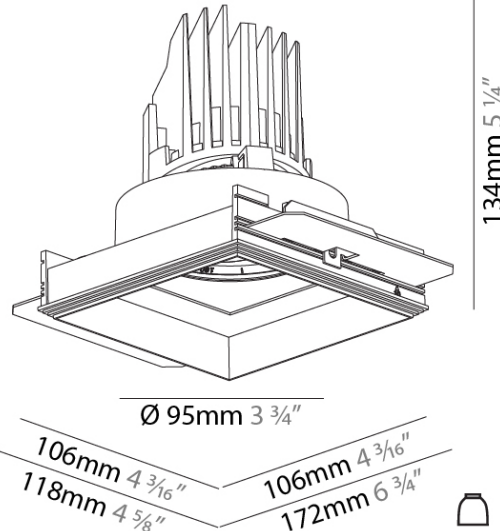

ELECTRICAL

Lamp Type: LED (Zhaga Standard)
Input Wattage (W): 15.5
Total Output Wattage (W): 14.5
Dimming: Tri-Mode (Non-Dimming and Phase Dimming (120Vac only) and 0-10V Dimming)
Driver Included: No
Driver Location: Recessed Housing
Driver Type: Constant Current - Universal
Driver Class: Class 2
Housing: See components
Input Voltage (V): 120 - 277
Constant Current (MA): 500

LED

Number of LEDs: 1
Color Temperature (°K): 2700 / 3000 / 3500 / 4000
Max. Delivered Lumen (lm): 940 / 980 / 1029 / 1050
Nominal Lumen (lm): 1386 / 1438 / 1511 / 1542
CRI: >90 CRI
Efficiency (%): 87.9 / 88.4 / 87.9
Lamp Life (hrs): 50000
Upon Request: RGB-W Tunable White Special Color Temperature Special LED

OPTICAL

Reflector?: 20 / 40 / 60
Adjustability: Rotational 355°; Tilt 30°
Upon Request: Special Beam Angles

RATINGS AND CERTIFICATIONS

Available for international specifications by adding "INT" at the end of the existing Model #. For assistance on 'custom' specifications, contact zteam@zaneen.com. In a constant effort to supply the best product, we reserve the right to change specifications or materials without notice. The most recent specification sheets are found at zaneen.com

IP rating: IP20