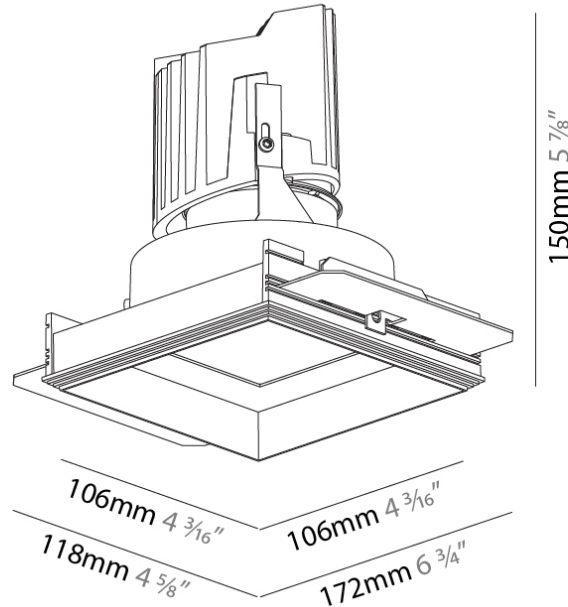

ELECTRICAL

Lamp Type: LED (Zhaga Standard)
Input Wattage (W): 15.5
Total Output Wattage (W): 14.5
Dimming: Tri-Mode (Non-Dimming and Phase Dimming (120Vac only) and 0-10V Dimming)
Driver Included: No
Driver Location: Recessed Housing
Driver Type: Constant Current - Universal
Driver Class: Class 2
Housing: See components
Input Voltage (V): 120 - 277
Constant Current (MA): 500

LED

Number of LEDs: 1
Color Temperature (°K): 2700 / 3000 / 3500 / 4000
Max. Delivered Lumen (lm): 940 / 980 / 1029 / 1050
Nominal Lumen (lm): 1386 / 1438 / 1511 / 1542
CRI: >90 CRI
Efficiency (%): 87.9 / 88.4 / 87.9
Lamp Life (hrs): 50000
Upon Request: RGB-W Tunable White Special Color Temperature Special LED

OPTICAL

Reflector: 20 / 40 / 60
Upon Request: Special Beam Angles

RATINGS AND CERTIFICATIONS

382, F 416-247-9319, www.zaneen.com

Created by Zaneen for North American standards. At the end of the existing Model #. For assistance on 'custom' specifications, contact zteam@zaneen.com. In a constant effort to supply the best product, we reserve the right to change specifications or materials without notice. The most recent specification sheets are found at zaneen.com

IP rating: IP20